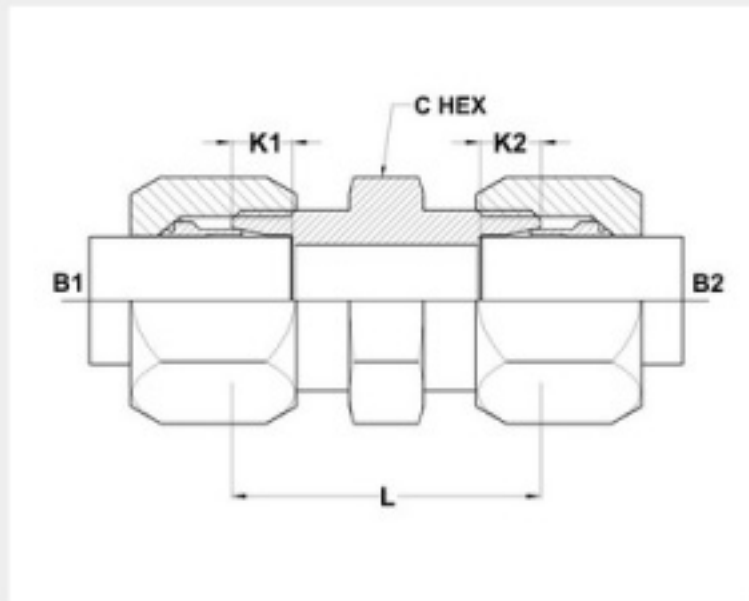

FLARELESS BITE TYPE FITTINGS

BT-BT TUBE UNION LARGE HEX STRAIGHT

C2403-LH SERIES

SAE# 080119 / MS# 51856

ORIENT ENGINEERING WORKS

PART NO. SIZE	TUBE O.D.	B1 THREAD	B2 THREAD	B1 DRILL	B2 DRILL	L LGTH	K1 DEPTH	K2 DEPTH	C HEX
C2403-LH-04-04	1/4	7/16-20	7/16-20	0.203	0.203	1.18	0.234	0.234	0.688
C2403-LH-06-06	3/8	9/16-18	9/16-18	0.281	0.281	1.24	0.250	0.250	0.812
C2403-LH-08-06	1/2 3/8	3/4-16	9/16-18	0.422	0.281	1.33	0.305	0.250	1.000
C2403-LH-08-08	1/2	3/4-16	3/4-16	0.422	0.422	1.42	0.305	0.305	1.000
C2403-LH-10-10	5/8	7/8-14	7/8-14	0.500	0.500	1.61	0.350	0.350	1.125
C2403-LH-12-12	3/4	1-1/16-12	1-1/16-12	0.656	0.656	1.81	0.350	0.350	1.375
C2403-LH-16-16	1	1-5/16-12	1-5/16-12	0.875	0.875	1.81	0.415	0.415	1.625