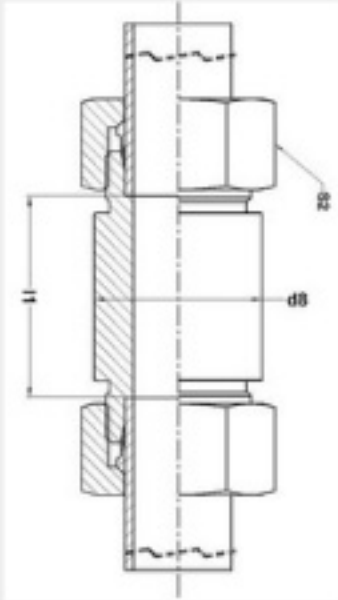

## WELDABLE TYPE FITTINGS

### WSB - WELD BULKHEAD COUPLING

**ORIENT ENGINEERING WORKS**

Part No.	Series	Tube OD	S2	I1	d8
WSB 06-L	Light-250 Bar	6	14	56	18
WSB 08-L	Light-250 Bar	8	17	56	20
WSB 10-L	Light-250 Bar	10	19	58	22
WSB 12-L	Light-250 Bar	12	22	58	25
WSB 15-L	Light-250 Bar	15	27	70	28
WSB 18-L	Light-160 Bar	18	32	69	32
WSB 22-L	Light-160 Bar	22	36	73	36
WSB 28-L	Light-100 Bar	28	41	73	40
WSB 35-L	Light-100 Bar	35	50	71	50
WSB 42-L	Light-100 Bar	42	60	70	60
WSB 06-S	Heavy-630 Bar	6	17	60	20
WSB 08-S	Heavy-630 Bar	8	19	50	22
WSB 10-S	Heavy-630 Bar	10	22	59	25
WSB 12-S	Heavy-630 Bar	12	24	59	28
WSB 14-S	Heavy-400 Bar	14	27	72	28.5
WSB 16-S	Heavy-400 Bar	16	30	71	35