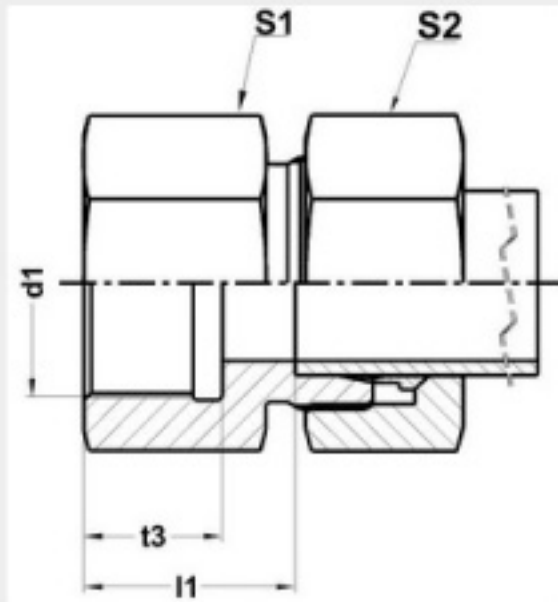

## METRIC BITE TYPE FITTINGS

### FSC-R - STRAIGHT FEMALE STUD COUPLING

Female Thread: BSP

**ORIENT ENGINEERING WORKS**

Part No.	Series	Tube OD	Conn. BSP Thread d1	l1	t3	S1	S2
FSC 06 LR	Light-250 Bar	6	1/8	19	12	14	14
FSC 08 LR	Light-250 Bar	8	1/4	24	17	19	17
FSC 08 LR	Light-250 Bar	8	3/8	25	17	24	17
FSC 08 LR	Light-250 Bar	8	1/2	29	20	27	17
FSC 10 LR	Light-250 Bar	10	1/4	25	17	19	19
FSC 10 LR	Light-250 Bar	10	3/8	26	17	24	19
FSC 10 LR	Light-250 Bar	10	1/2	30	20	27	19
FSC 12 LR	Light-250 Bar	12	3/8	26	17	24	22
FSC 12 LR	Light-250 Bar	12	1/2	30	20	27	22
FSC 15 LR	Light-250 Bar	15	1/2	31	20	27	27
FSC 18 LR	Light-160 Bar	18	1/2	30.5	20	27	32
FSC 22 LR	Light-160 Bar	22	3/4	35.5	22	36	36
FSC 28 LR	Light-100 Bar	28	1	38	24.5	41	41
FSC 35 LR	Light-100 Bar	35	1 1/4	41	26.5	55	50